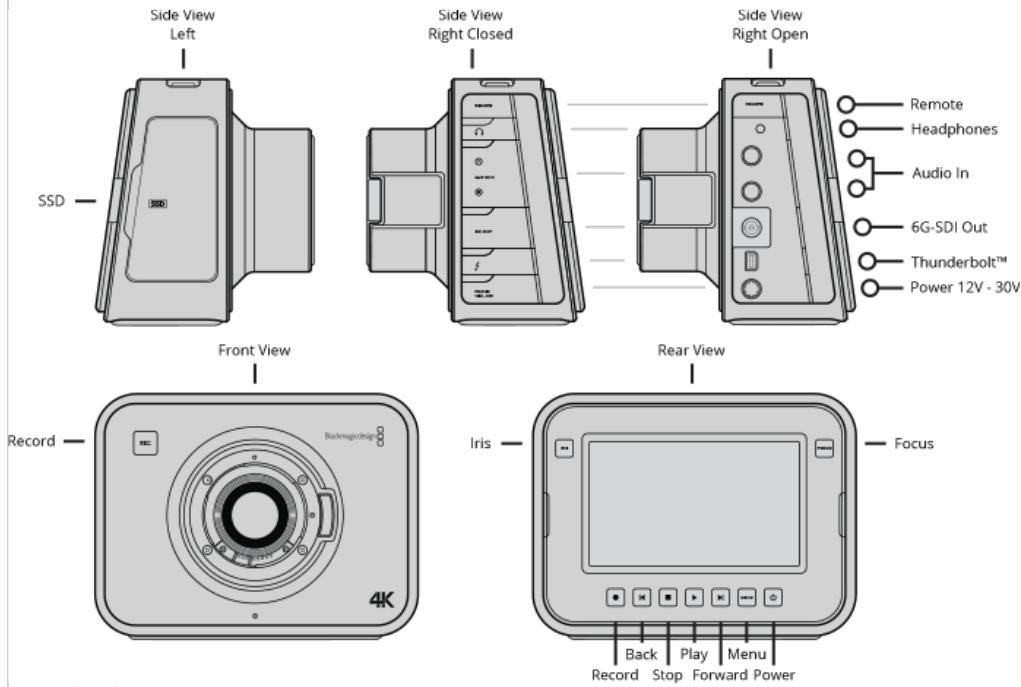

Analog Audio Input

2 x 1/4" jacks for professional balanced analog audio, switchable between mic and line levels.

Remote Control

1 x 2.5mm LANC for Rec Start/Stop, Iris Control and Focus.

Standards

SDI Compliance

SMPTE 292M

Software Included

DaVinci Resolve grading software including Resolve USB dongle for Mac OS X and Windows. Blackmagic Media Express software. DiskSpeed Test.

SDI Audio Sampling

48 kHz and 24-bit

Software Applications

Final Cut Pro, Adobe Premier Pro, After Effects, Nuke, Photoshop, Pro Tools, DaVinci Resolve, UltraScope, Media Express, Disk Speed Test.

Software

Operating Systems

Mac OS X 10.8 Mountain Lion or later.

Windows 7 or later.

Power Requirements

External Power

11V-30V DC port for external battery power or use included.

Power

Integrated Lithium Ion Polymer rechargeable battery. 11V-30V DC port for external battery power or use included 12V AC adapter.

Battery Life

Approximately 90 minutes.

Battery Charge Time

Approximately 2 hours when not in use.

Accessories

Optional Accessories

Blackmagic Cinema Camera Handles.